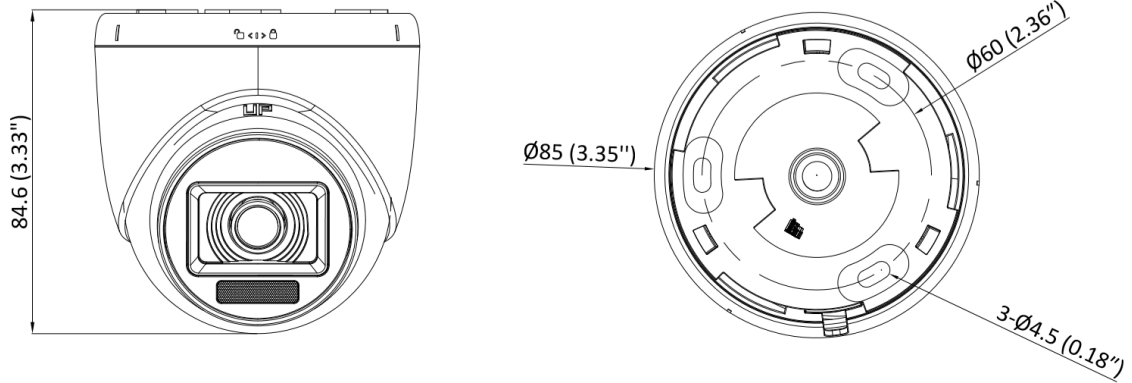

## ▪ Specification

Camera	
Image Sensor	3K CMOS
Max. Resolution	2960 (H) × 1665 (V)
Min. Illumination	0.02 Lux @ (F1.6, AGC ON), 0 Lux with IR
Shutter Time	PAL: 1/25 s to 1/50,000 s; NTSC: 1/30 s to 1/50,000 s
Day & Night	ICR
Angle Adjustment	Pan: 0 to 360°, Tilt: 0 to 75°, Rotate: 0 to 360°
Signal System	PAL/NTSC
Lens	
Lens Type	2.8 mm, 3.6 mm fixed focal lens
Focal Length & FOV	2.8 mm, horizontal FOV: 101°, vertical FOV: 64°, diagonal FOV: 125° 3.6 mm, horizontal FOV: 80°, vertical FOV: 51°, diagonal FOV: 98°
Lens Mount	M12
Illuminator	
Supplement Light Type	White Light,IR
Supplement Light Range	IR : Up to 20 m White Light : Up to 20 m
Image	
Image Parameters Switch	STD/HIGH-SAT/HIGHLIGHT
Image Settings	Brightness, Sharpness, Smart IR
Frame Rate	TVI: 3K @20 fps, 4 MP @25 fps/30 fps, 1080p @25 fps/30 fps AHD: 5 MP @20 fps, 4 MP @25 fps/30 fps CVI: 4 MP @25 fps/30 fps CVBS: PAL/NTSC
Wide Dynamic Range (WDR)	Digital WDR
Image Enhancement	DWDR/BLC/HLC/HLS/Global
White Balance	Auto/Manual
AGC	Yes
Interface	
Video Output	Switchable TVI/AHD/CVI/CVBS
General	
Material	Plastic
Dimension	∅85 mm × 84.6 mm (3.35" × 3.33")
Weight	Max. 150 g (0.33 lb.)
Operating Condition	-40 °C to 60 °C (-40 °F to 140 °F). Humidity: 90% or less (non-condensation)
Communication	HIKVISION-C
Language	English
Power Supply	12 VDC ± 25%, Max. 4.0 W *You are recommended to use one power adapter to supply the power for one camera.

## ▪ Available Model

DS-2CE76K0T-EXLPF(2.8mm)

DS-2CE76K0T-EXLPF(3.6mm)

▪ **Dimension**

Unit: mm (inch)

▪ **Accessory**

▪ **Optional**

DS-1272ZJ-110-TRS Wall mount	DS-1275ZJ-SUS Vertical pole mount	DS-1276ZJ-SUS Corner mount	DS-1280ZJ-XS Junction box	DS-2280ZJ Wall mount
				