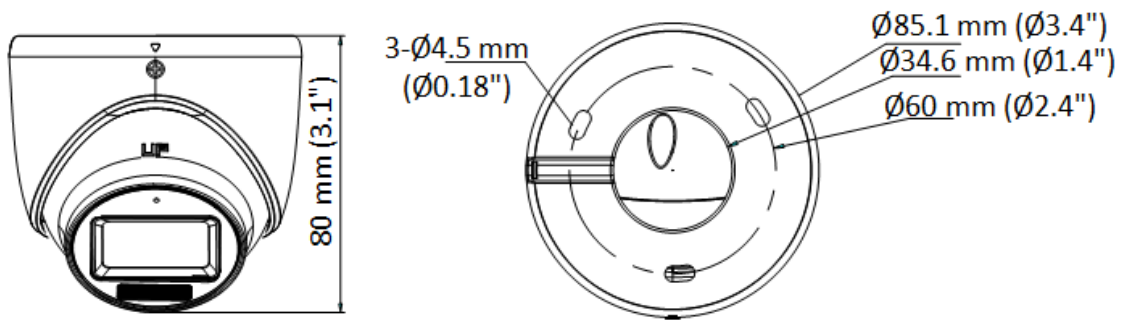

▪ Specification

Camera	
Image Sensor	2 MP CMOS
Max. Resolution	1920 (H) × 1080 (V)
Min. Illumination	0.01 Lux @ (F1.6, AGC ON), 0 Lux with IR
Shutter Time	PAL: 1/25 s to 1/50, 000 s; NTSC: 1/30 s to 1/50, 000 s
Day & Night	ICR
Angle Adjustment	Pan: 0 to 360°, Tilt: 0 to 75°, Rotation: 0 to 360°
Signal System	PAL/NTSC
Lens	
Lens Type	2.8 mm, 3.6 mm fixed focal lens
Focal Length & FOV	2.8 mm, horizontal FOV: 101°, vertical FOV: 56°, diagonal FOV: 118° 3.6 mm, horizontal FOV: 78°, vertical FOV: 42°, diagonal FOV: 92°
Lens Mount	M12
Illuminator	
Supplement Light Type	White Light,IR
Supplement Light Range	IR : Up to 30 m White Light : Up to 20 m
Image	
Image Settings	Brightness, Sharpness, Smart IR
Frame Rate	TVI: 1080P @ 30 fps, 1080P @ 25 fps AHD: 1080P @ 30 fps, 1080P @ 25 fps CVI: 1080P @ 30 fps, 1080P @ 25 fps CVBS: PAL/NTSC
Day/Night Mode	Auto/Color/BW (Black and White)
Wide Dynamic Range (WDR)	Digital WDR
Image Enhancement	DWDR/BLC/HLC/Global
White Balance	Auto/Manual
AGC	Yes
Interface	
Video Output	Switchable TVI/AHD/CVI/CVBS
Built-in Microphone	Yes
General	
Material	Metal
Dimension	80 mm × Ø85.1 mm (3.1" × Ø3.4")
Weight	Approx. 296 g (0.65 lb.)
Operating Condition	-40 °C to 60 °C (-40 °F to 140 °F), humidity: 90% or less (non-condensation)
Communication	HIKVISION-C
Language	English
Power Supply	12 VDC ± 25% *You are recommended to use one power adapter to supply the power for one camera.
Consumption	Max. 3.3 W
Approval	
Protection	IP67

▪ **Available Model**

DS-2CE76D0T-LMFS(2.8mm)

DS-2CE76D0T-LMFS(3.6mm)

▪ **Dimension**

▪ **Accessory**

▪ **Optional**

DS-1272ZJ-110-TRS Wall mount	DS-1275ZJ-SUS Vertical pole mount	DS-1276ZJ-SUS Corner mount	DS-1280ZJ-XS Junction box
			
			