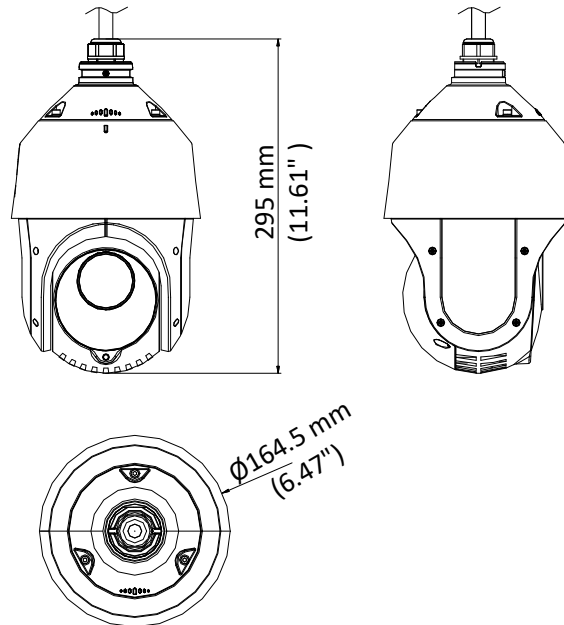

Order Model

DS-2AE4215TI-D(E)

Dimension